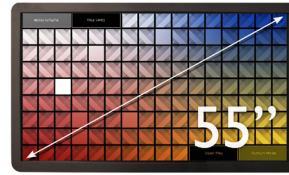

MT65 Presenter

MT55 Pro

MT55 Platform

Screen Area	56.7" x 31.9" (1440mm x 810mm)	48" x 27" (1219mm x 686mm)	48" x 27" (1219mm x 686mm)
Screen Brightness	500 cd/m ²	500 cd/m ²	500 cd/m ²
Contrast Ratio	9,000,000:1 (DCR)	4,000,000:1 (DCR)	4,000,000:1 (DCR)
Touch Input Method	Planar Infrared Touch	Planar Infrared Touch	Planar Infrared Touch
Surface Material	Ultra-Clear Tempered Glass (3mm)	SEVASA HapticGlass (5mm)	SEVASA HapticGlass (5mm)
Number of Touch Points	32+	32+	32+
Response Rate	7ms or less	7ms or less	7ms or less
Light Level Performance	Any Indoor Environment	Any Indoor Environment	Any Indoor Environment
Integrated Processor	Intel® Core i7 2720QM® (2.2GHz) with Hyperthreading®	Intel® Quad Core i7 2600® (3.4GHz) with Hyperthreading®	Intel® Core i7 2620M® (2.7GHz)
Integrated Graphics	GeForce GTX 460 GPU 1GB	NVIDIA Quadro 600 1GB	Integrated Intel® HD Graphics 3000
Integrated Memory	8GB (upgradable)	8GB (upgradable)	8GB (upgradable)
Hard Disk Storage	256 GB Solid State Drive	Dual 500 GB (RAID 1)	256 GB Solid State Drive
Input/Output	2xUSB 2.0, 2xHDMI (in/out), Ethernet, 3.5mm audio in/out, 1080p HD Camera	2xUSB 2.0, 2xHDMI (in/out), Ethernet, 3.5mm audio in/out	2xUSB 2.0, 2xHDMI (in/out), Ethernet, 3.5mm audio in/out
Integrated Speakers	2 x 10W	2 x 75W	Bluetooth Speaker Ready
Integrated RFID	RFID control (coming March 2012)	RFID control (coming March 2012)	RFID control (coming March 2012)
Table Materials	Aluminum and Steel	Aluminum and Steel	Aluminum and Steel
Physical Size	<p>(ADA compliant design)</p>	<p>(ADA compliant design)</p>	<p>(ADA compliant design)</p>
Warranty Coverage	Full Replacement	Full Replacement	Full Replacement
Length of Warranty	1-3 years	1-3 years	1-3 years
Country of Origin	Made in USA	Made in USA	Made in USA
Lead Time	3 weeks or less	3 weeks or less	3 weeks or less
Included SDK/Software	GestureWorks SDK (lifetime license)	GestureWorks SDK (lifetime license)	GestureWorks SDK (lifetime license)
Linux Support	Coming March 2012	Coming March 2012	Coming March 2012
Price	\$17,450.00	\$21,950.00	\$16,950.00